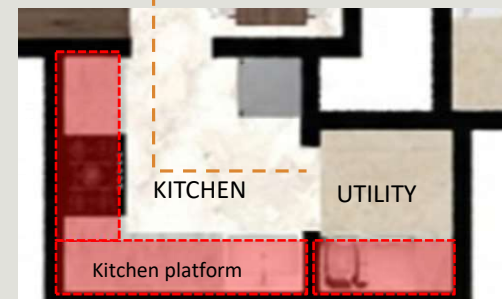

LIVING AREA – POOJA UNIT

Architectural | Interiors | Healthcare | consultancy

SPACE X
DESIGN

LIVING AREA –SOFA BACK WALL DESIGN

KITCHEN ROOM –OPTION-1 COLOUR

UTILITY IDEAS

KITCHEN ROOM IDEAS

KITCHI