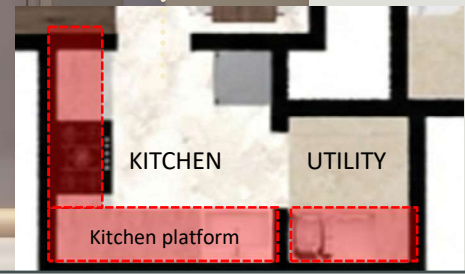

LIVING AREA – POOJA UNIT

Architectural | Interiors | Healthcare | consultancy

SPACE X
DESIGN

LIVING AREA –SOFA BACK WALL DESIGN

KITCHEN ROOM –OPTION-1 COLOUR

UTILITY IDEAS

KITCHEN ROOM IDEAS

KITCHI