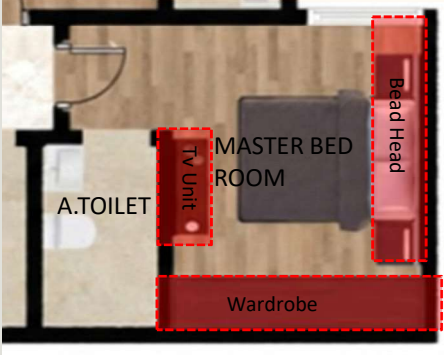

BEDROOM BACKGROUD IDEAS

SXD SPACE X DESIGN
Architectural | Interiors | Healthcare | consultancy